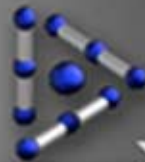

Create > Edit > Sky & Fog >

Size

Rotate

Position

Randomize

X

Z

Y

Single Object Controls

Multi-Object Controls

Absolute Coordinates		
Origin	-	20.48 153.60
Position	-	20.48 153.60
Rotate	0	135 0
Pan V	0	FOV 40
Pan H	0	Scale 100

Camera Defaults

Y +100

Y axis (positive)

Altitude Above Sea Level

Camera

Z +100

Z axis (positive)

North

X -100

X axis (negative)

West

X +100